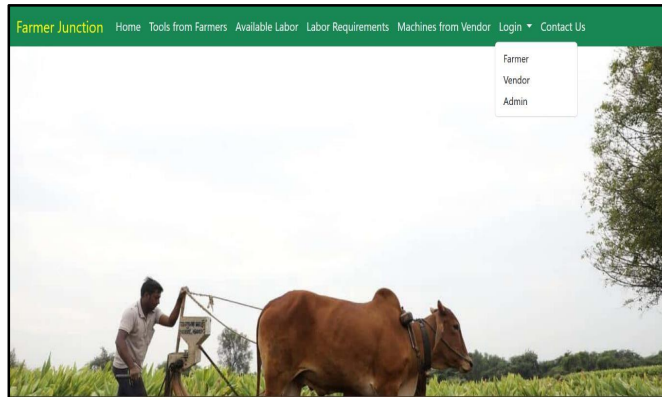

Figure 1: System Design

Figure 2: Login Module for Farmer, Vendor, Admin

Figure 3: Add Items for Farmer

Figure 4: Add Labour Requirement for Farmer

Figure 5: Add Machines for Rent for Farmers

Figure 6: Add Machines for Rent for Vendors

Figure 7: Add Labour for Vendors

III. CONCLUSION

Farmer junction helps farmer to connect with the vendor it has various features like they can take equipment for rent, labours etc. This fulfill all the requirements of the farmer.