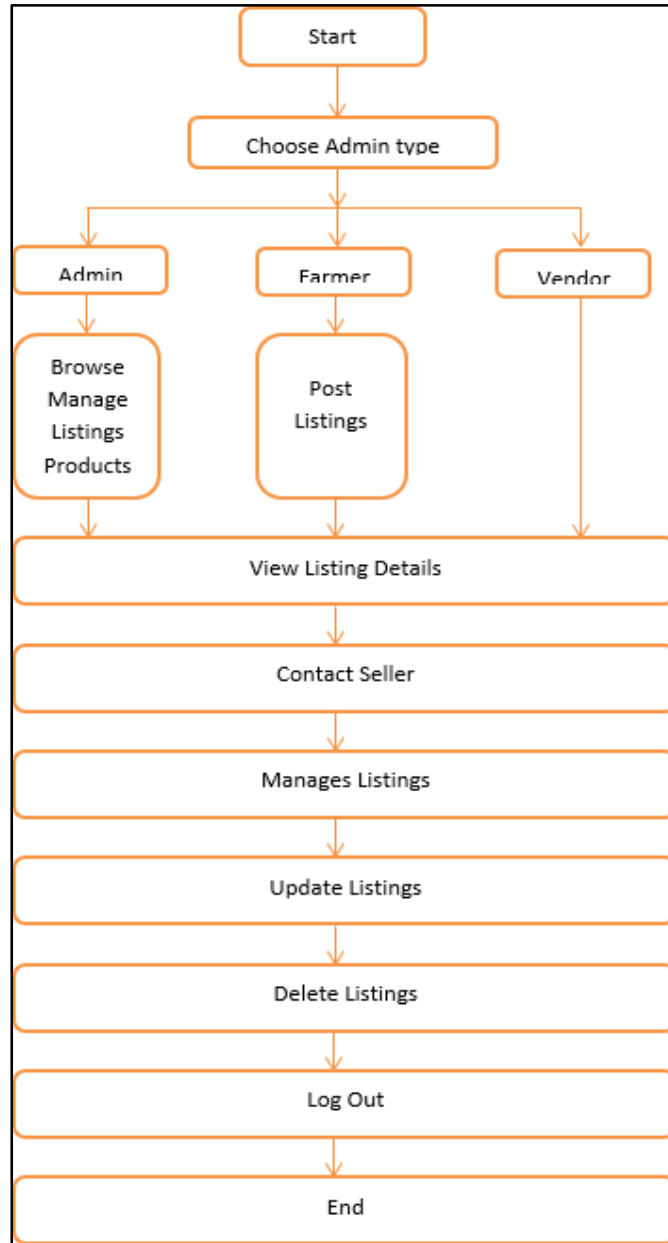

II. PROPOSED APPROACH

There are 3 modules in website farmer module, vendor module and Admin module.

- **Farmer module** can add the products that are available to sell and can also add requirements of machines or labours.
- **Vendor module** can add the machines and labours that are available with their details and farmers can contact them for machines and labours
- **Admin module** is all about providing a control on whole website this module has the whole authority to remove any farmer or vendor those are just using for unrelated things.

It offering a platform to show their hard work and connect with potential buyers and get helped with required resources. This is one of the user-friendly web applications in the form of platform which can help farmers and vendor to grow with their business.

Figure 1: System Design

Figure 2: Login Module for Farmer, Vendor, Admin

Figure 3: Add Items for Farmer

Figure 4: Add Labour Requirement for Farmer

Figure 5: Add Machines for Rent for Farmers

Figure 6: Add Machines for Rent for Vendors

Figure 7: Add Labour for Vendors

III. CONCLUSION

Farmer junction helps farmer to connect with the vendor it has various features like they can take equipment for rent, labours etc. This fulfill all the requirements of the farmer.